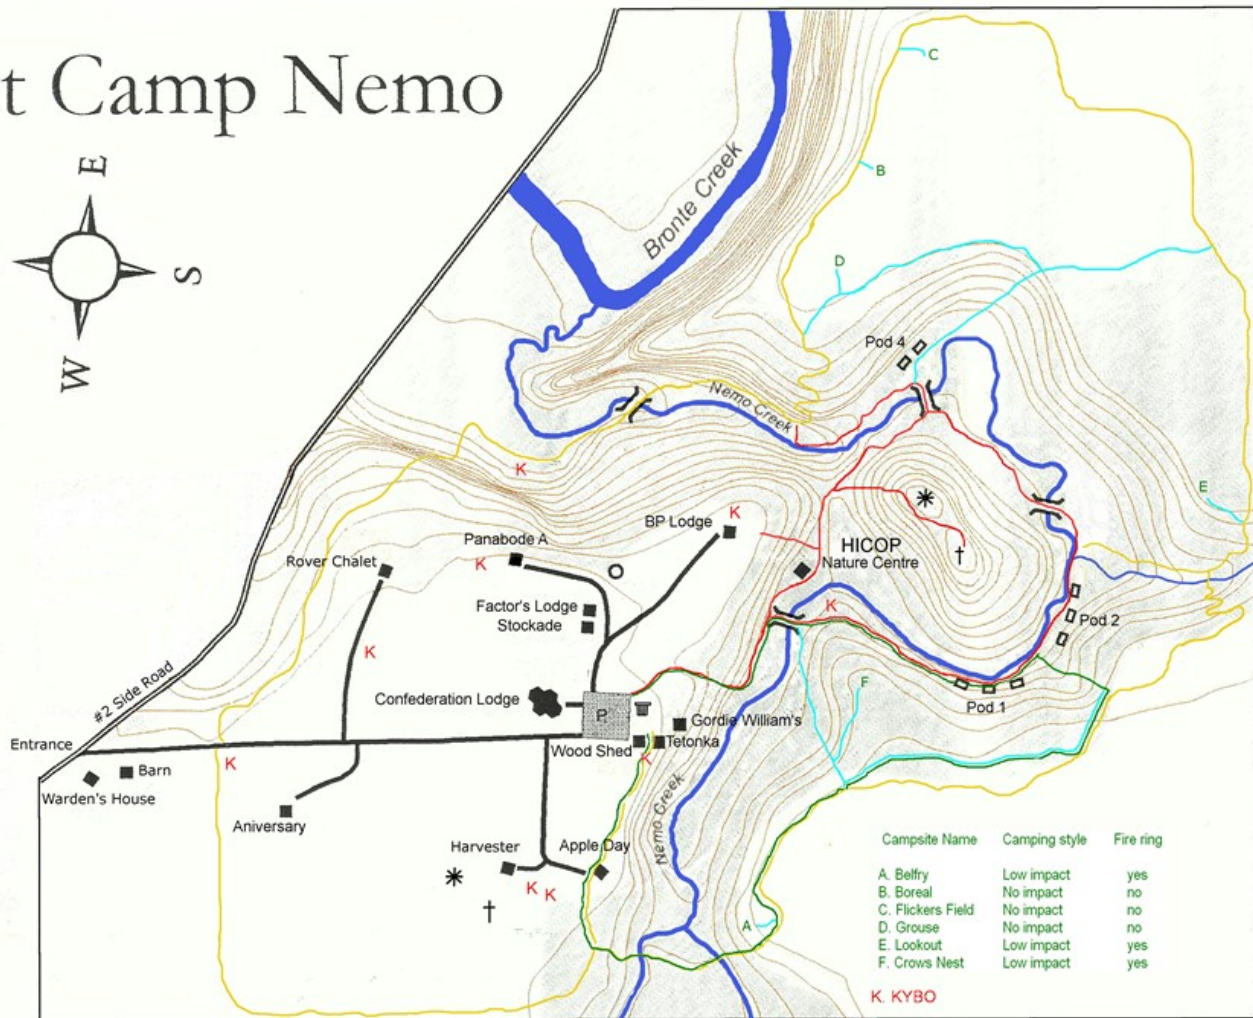

Scout Camp Nemo

Legend

- Road
- Trails
- River
- Building
- Adirondak
- Bridge
- Chapel
- Campfire
- Garbage

Campsite Name	Camping style	Fire ring
A. Belfry	Low impact	yes
B. Boreal	No impact	no
C. Flickers Field	No impact	no
D. Grouse	No impact	no
E. Lookout	Low impact	yes
F. Crows Nest	Low impact	yes